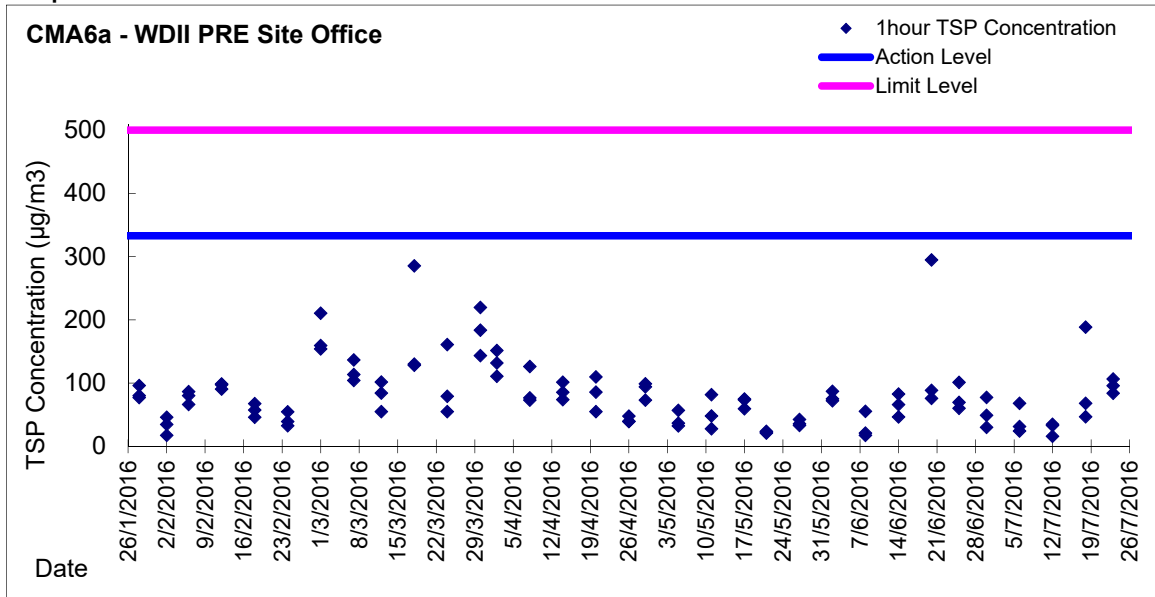

Graphic Presentation of 1 hour TSP Result for EP-376/2009

Graphic Presentation of 24 hour TSP Result for EP-376/2009

Graphic Presentation of 1 hour TSP Result for EP-376/2009

Graphic Presentation of 24 hour TSP Result for EP-376/2009