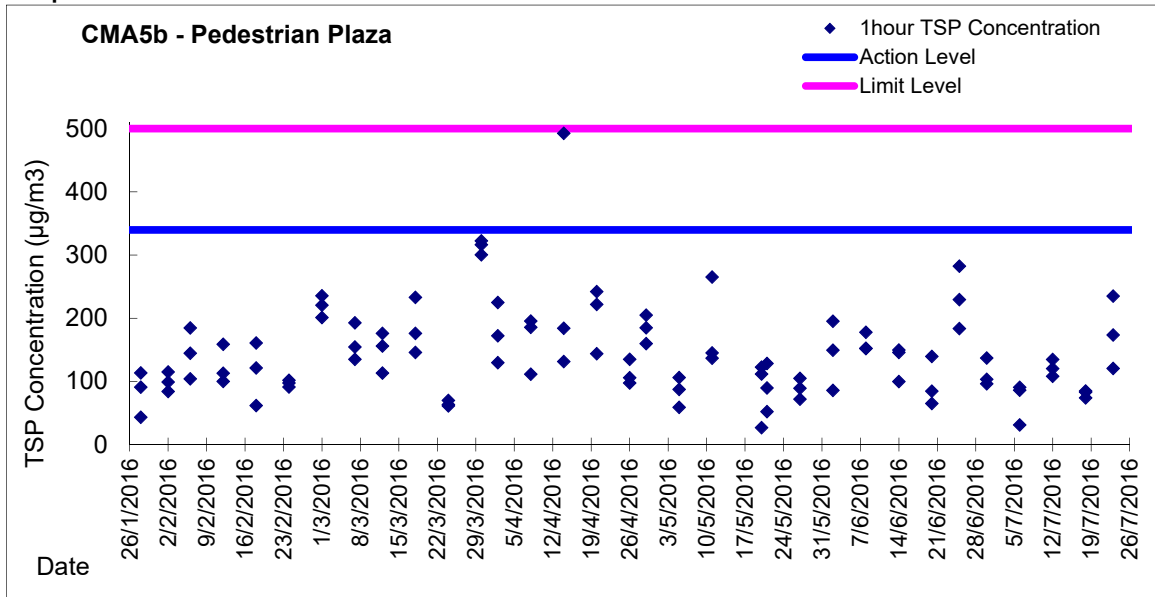

Graphic Presentation of 1 hour TSP Result for EP-376/2009

Graphic Presentation of 24 hour TSP Result for EP-376/2009

Graphic Presentation of 1 hour TSP Result for EP-376/2009

Graphic Presentation of 24 hour TSP Result for EP-376/2009