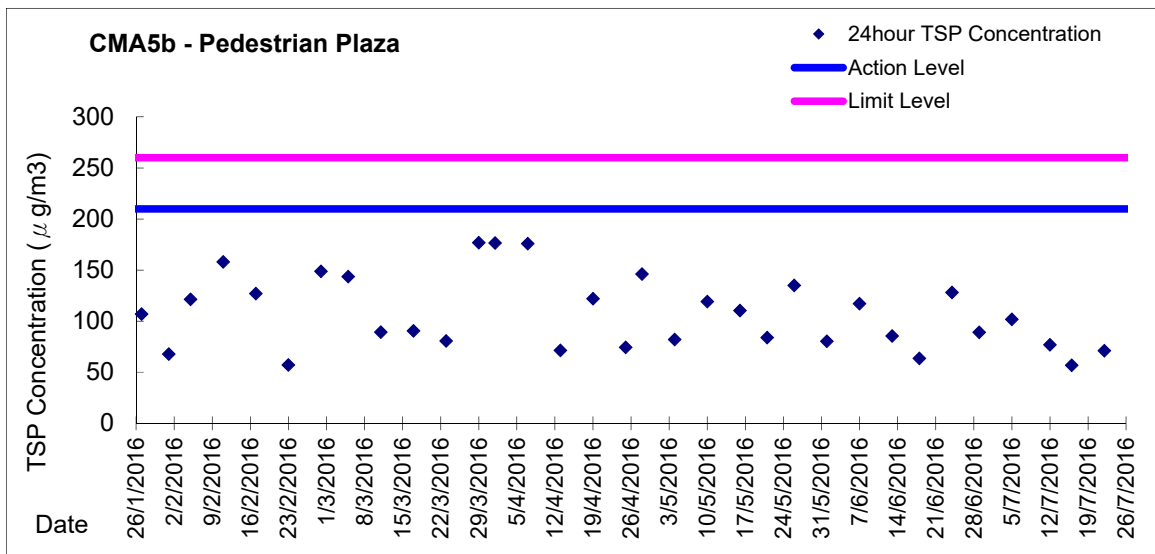

Graphic Presentation of 1 hour TSP Result for EP-376/2009

Graphic Presentation of 24 hour TSP Result for EP-376/2009

Graphic Presentation of 1 hour TSP Result for EP-376/2009

Graphic Presentation of 24 hour TSP Result for EP-376/2009